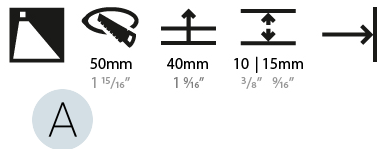

1. To build a product code in our configurator select the specify button on the base model # product page
2. To build a manual product code on this datasheet choose from the options listed below in blue font and add the suffix to the base model #

GENERAL

Series: Delight
Subseries: Delight Lollipop Square
Brand: Prolicht
Division: Architectural
Mounting Type: Recessed
Mounting Location: Wall
Subcategory: Step Light

PHYSICAL

Shape: Square
Length (mm): 53
Length (in): 2 1/16
Height (mm): 53
Depth (mm): 35
Height (in): 2 1/16
Depth (in): 1 3/8
Min. Recessing Depth (mm): 40
Min. Recessing Depth (in): 1 9/16
Light Distribution: Asymmetric
Weight (kg): 0.11
Weight (lbs): 0.25
Fixture Finish: SSR / BKV / CWI / CRY / HAB / LAG / UFT / ITA / RUA / RUR / MIC / FTG / MYG / TWT / LOD / PUS / FRO / FUP / KIA / POP / BLS / SPG / MEY / GOH / GUM / CHC / COM / ABZ / JAG / OBR / MOS / ROR
Fixture Material: Aluminum

ELECTRICAL

Lamp Type: LED (Zhaga Standard)
Input Wattage (W): 2.2
Total Output Wattage (W): 2
Dimming: 0-10V Dimming / Phase Dimming (120Vac Only)
Driver Included: No
Driver Location: Remote
Driver Type: Constant Current - 120 / 277Vac
Input Voltage (V): 120 - 277
Constant Current (MA): 700

LED

Number of LEDs: 1
Color Temperature (°K): 2700 / 3000 / 4000
Max. Delivered Lumen (lm): 80 / 80 / 90
Nominal Lumen (lm): 144
CRI: >90 CRI
Lamp Life (hrs): 50000

OPTICAL

RATINGS AND CERTIFICATIONS

Certified By: Certified for North American Standards
IP rating: IP20