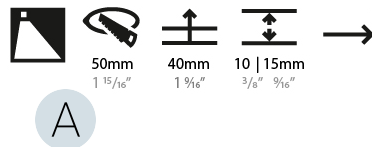

GENERAL

Series: Delight
Subseries: Delight Lollipop Round
Brand: Prolicht
Division: Architectural
Mounting Type: Recessed
Mounting Location: Wall
Subcategory: Step Light

PHYSICAL

Shape: Round
Diameter (mm): 55
Diameter (in): 2 ³/₁₆
Depth (mm): 35
Depth (in): 1 ³/₈
Ceiling Thickness (mm): 10 / 15
Min. Recessing Depth (mm): 40
Min. Recessing Depth (in): 1 ⁹/₁₆
Light Distribution: Asymmetric
Weight (kg): 0.11
Weight (lbs): 0.25
Fixture Finish: SSR / BKV / CWI / CRY / HAB / LAG / UFT / ITA / RUA / RUR / MIC / FTG / MYG / TWT / LOD / PUS / FRO / FUP / KIA / POP / BLS / SPG / MEY / GOH / GUM / CHC / COM / ABZ / JAG / OBR / MOS / ROR
Fixture Material: Aluminum
Cut-out Measurements: Ø50mm / 1 15/16"

ELECTRICAL

Lamp Type: LED (Zhaga Standard)
Input Wattage (W): 2.2
Total Output Wattage (W): 2
Dimming: 0-10V Dimming / Phase Dimming (120Vac Only)
Driver Included: No
Driver Location: Remote
Driver Type: Constant Current - 120 / 277Vac
Input Voltage (V): 120 - 277
Constant Current (MA): 700

LED

Number of LEDs: 1
Color Temperature (°K): 2700 / 3000 / 4000
Max. Delivered Lumen (lm): 80 / 80 / 90
CRI: >90 CRI
Lamp Life (hrs): 50000

OPTICAL

RATINGS AND CERTIFICATIONS

Certified By: Certified for North American Standards
IP rating: IP20

PROJECT
TYPE
SPECIFIER
QUANTITY
DATE