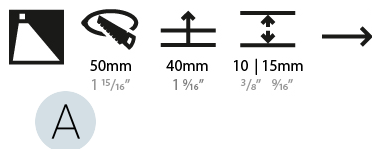

base number   Color   Finishes
Temperature   (Diamond)

1. To build a product code in our configurator select the specify button on the base model # product page
2. To build a manual product code on this datasheet choose from the options listed below in blue font and add the suffix to the base model #

GENERAL

Series: Delight
Subseries: Delight Lollipop Round Wide
Brand: Prolicht
Division: Architectural
Mounting Type: Recessed
Mounting Location: Wall
Subcategory: Step Light

PHYSICAL

Shape: Round
Diameter (mm): 55
Diameter (in): 2 3/16
Depth (mm): 35
Depth (in): 1 3/8
Min. Recessing Depth (mm): 40
Min. Recessing Depth (in): 1 9/16
Light Distribution: Asymmetric
Weight (kg): 0.11
Weight (lbs): 0.25
Fixture Finish: SSR / BKV / CWI / CRY / HAB / LAG / UFT / ITA / RUA / RUR / MIC / FTG / MYG / TWT / LOD / PUS / FRO / FUP / KIA / POP / BLS / SPG / MEY / GOH / GUM / CHC / COM / ABZ / JAG / OBR / MOS / ROR
Fixture Material: Aluminum

ELECTRICAL

Lamp Type: LED (Zhaga Standard)
Input Wattage (W): 2.2
Total Output Wattage (W): 2
Dimming: 0-10V Dimming / Phase Dimming (120Vac Only)
Driver Included: No
Driver Location: Remote
Driver Type: Constant Current - 120 / 277Vac
Input Voltage (V): 120 - 277
Constant Current (MA): 700

LED

Number of LEDs: 1
Color Temperature (°K): 2700 / 3000 / 4000
Max. Delivered Lumen (lm): 150 / 160 / 170
CRI: >90 CRI
Lamp Life (hrs): 50000

OPTICAL

RATINGS AND CERTIFICATIONS

Certified By: Certified for North American Standards
IP rating: IP20